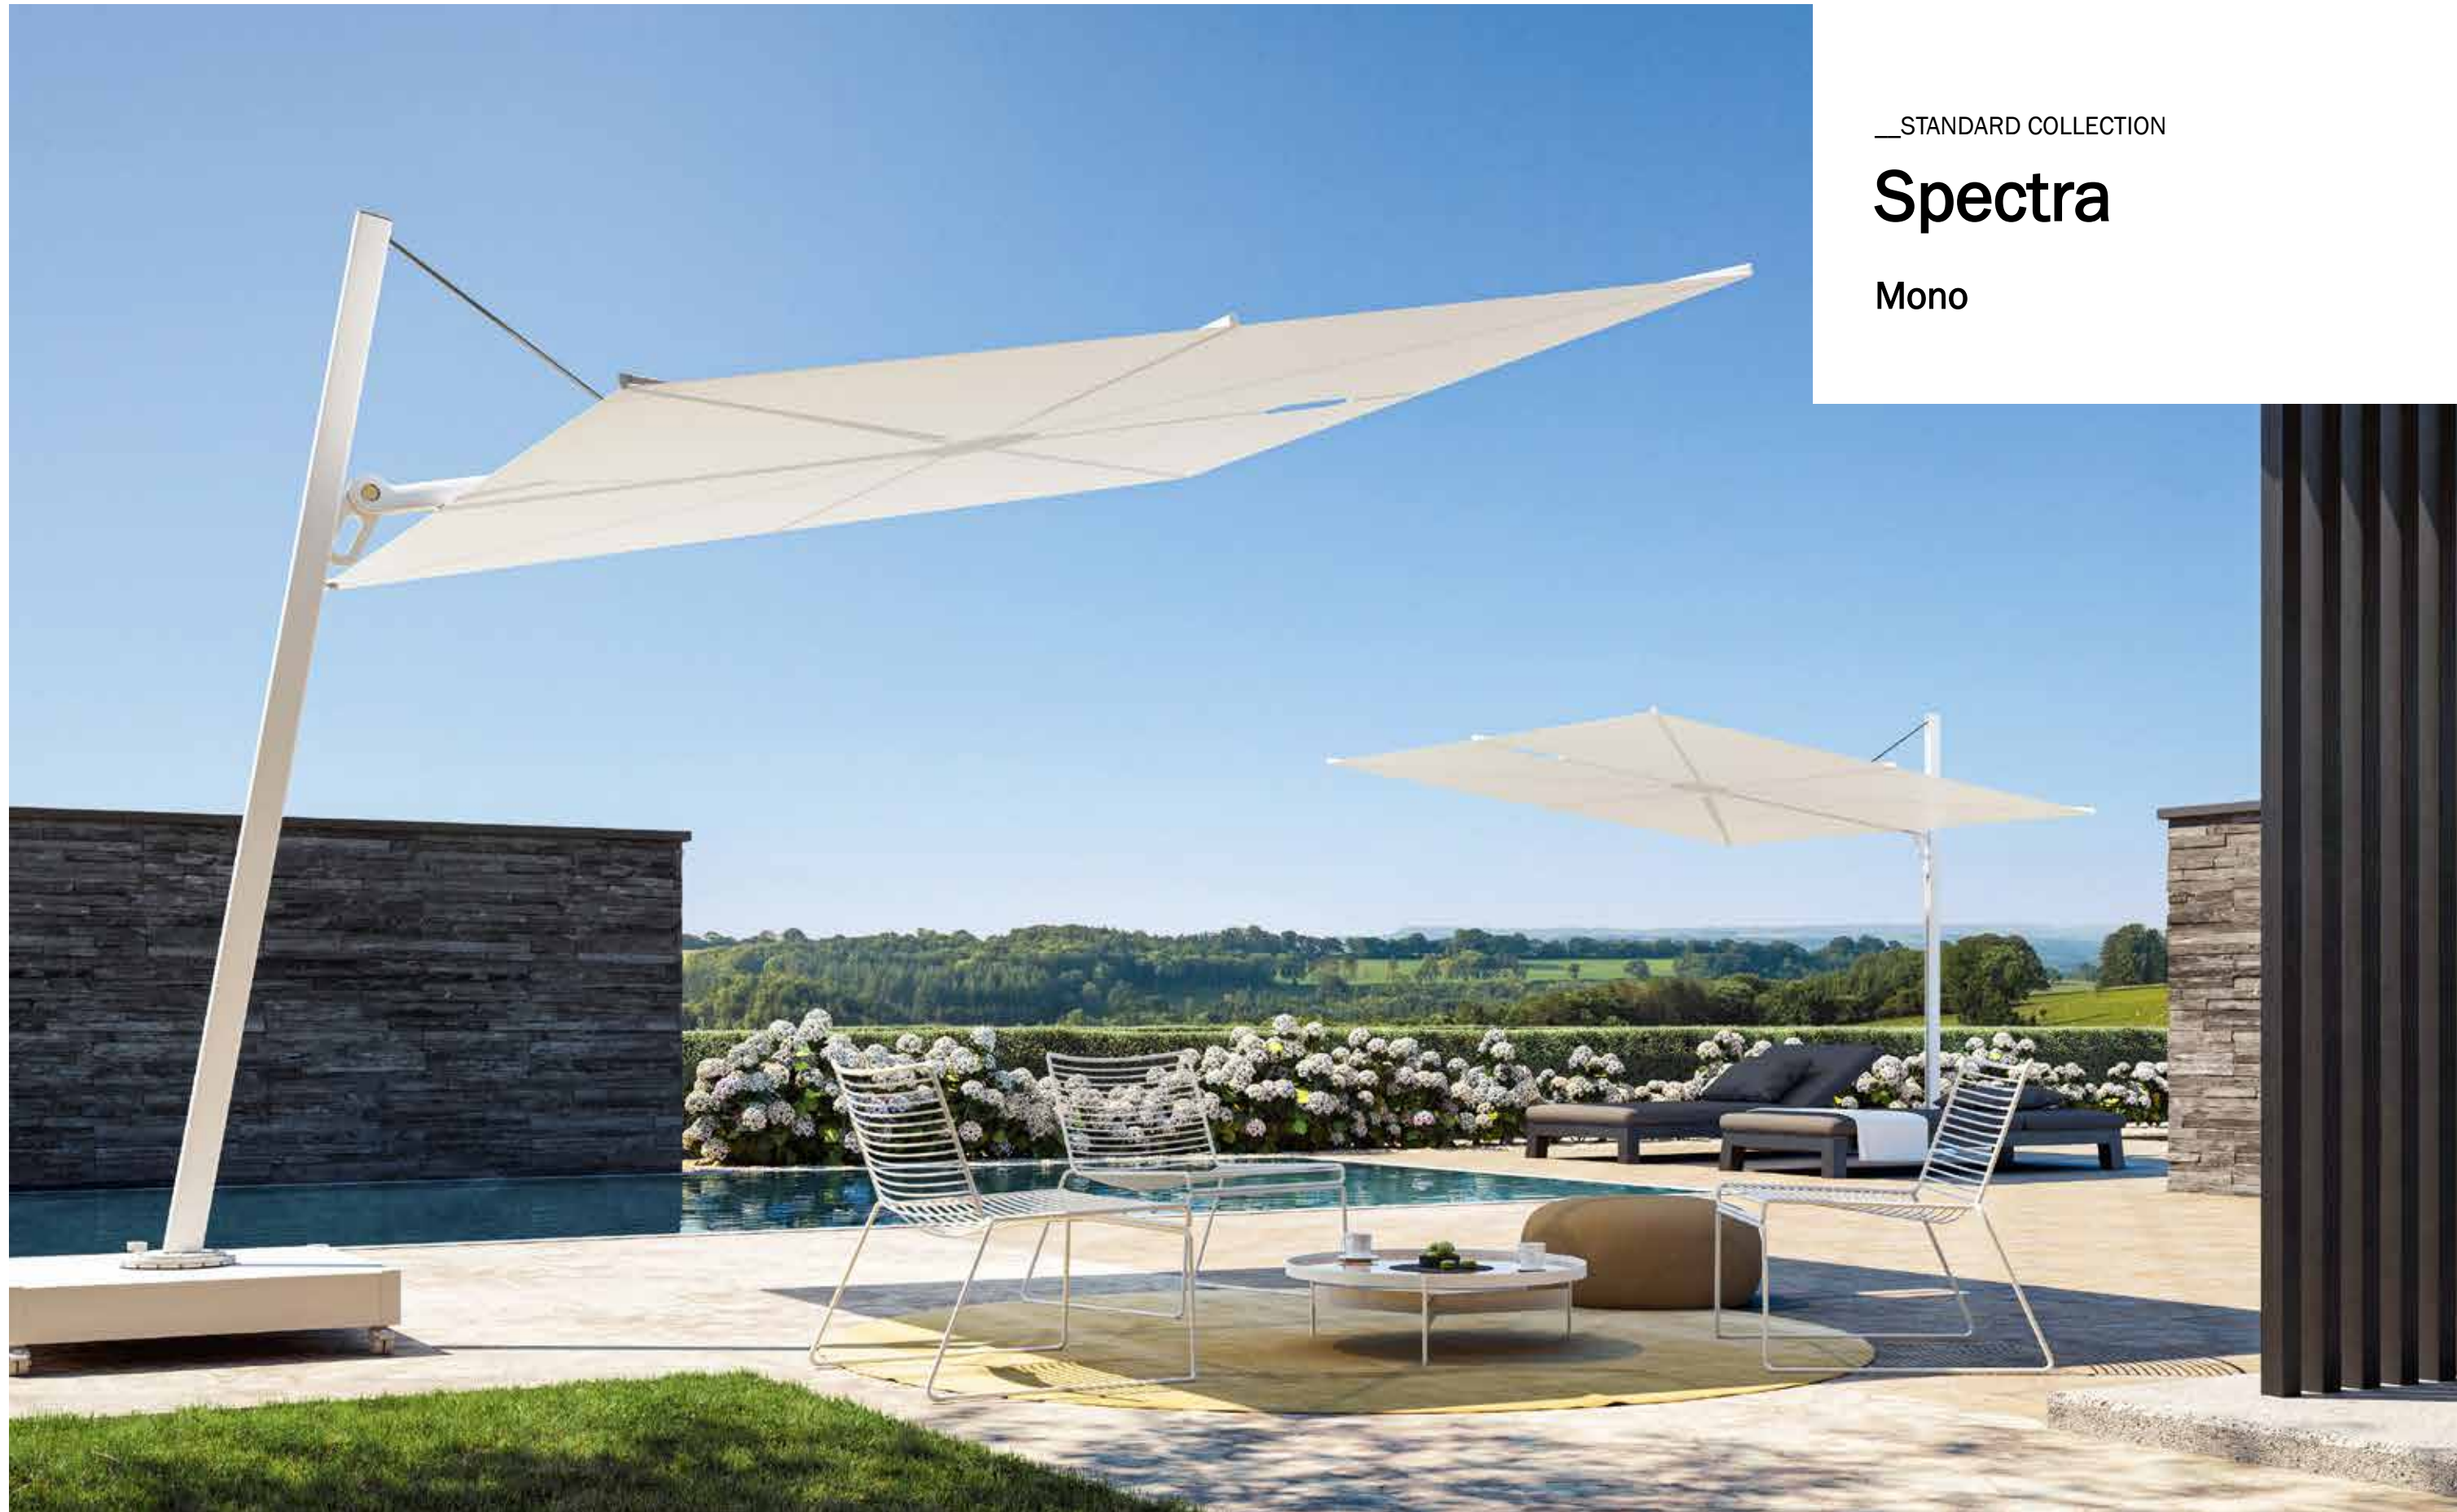

__STANDARD COLLECTION

Spectra

Mono

__STANDARD COLLECTION Spectra