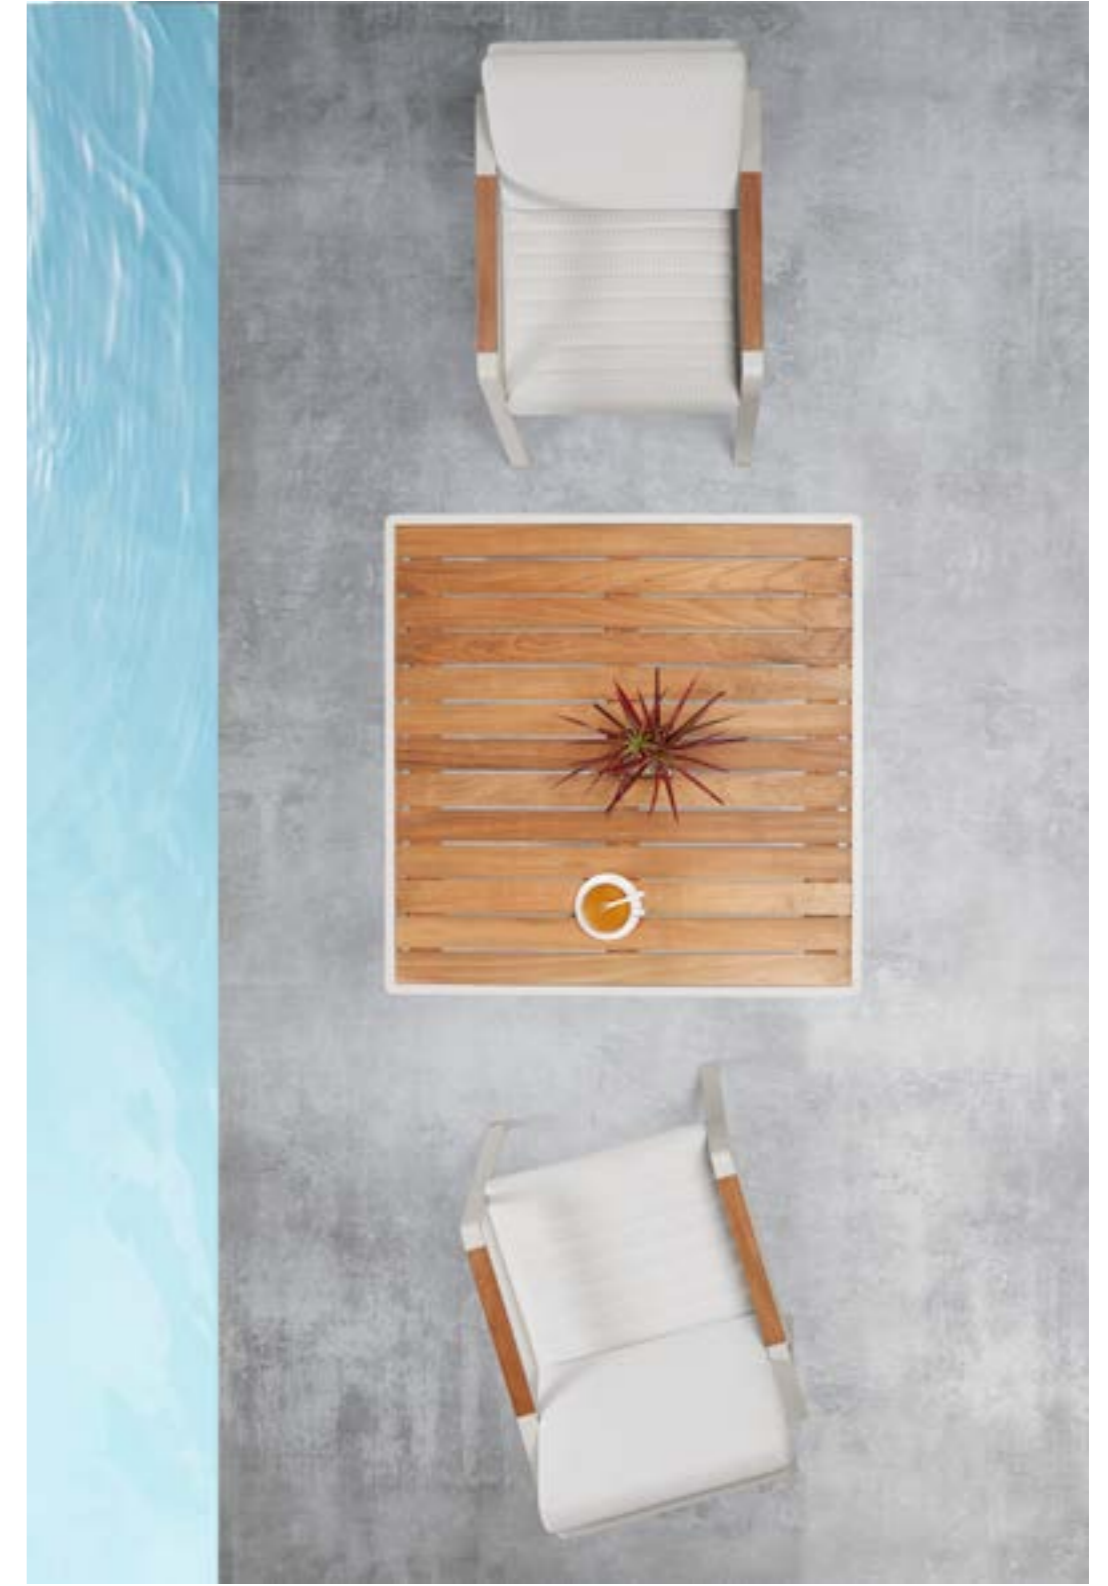

**With NOFI** , treat yourself to the luxury of an elegant and comfortable exterior. Made from noble materials such as recycled aluminum and teak, this collection combines contemporary design with durability. Its clean lines and generous shapes create a warm, welcoming ambience, while its weather-resistant materials guarantee exceptional longevity. Modular sofas, deckchairs, coffee tables: NOFI offers a complete range of furniture to personalize your outdoor space and make the most of fine weather.