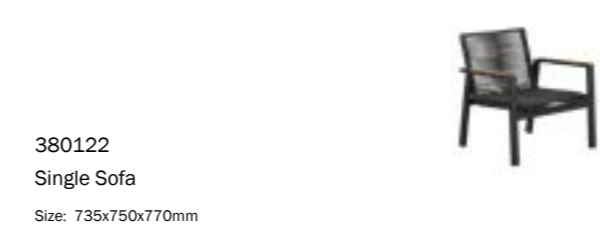

380144  
Three-seater Sofa  
Size: 735x1890x765mm

380134  
Double Sofa  
Size: 735x1315x765mm

Outdoor Furniture Collection NOFI  
2.0

Outdoor Furniture Collection NOFI  
3.0

380198  
Dining Chair  
Size: 650x600x885mm