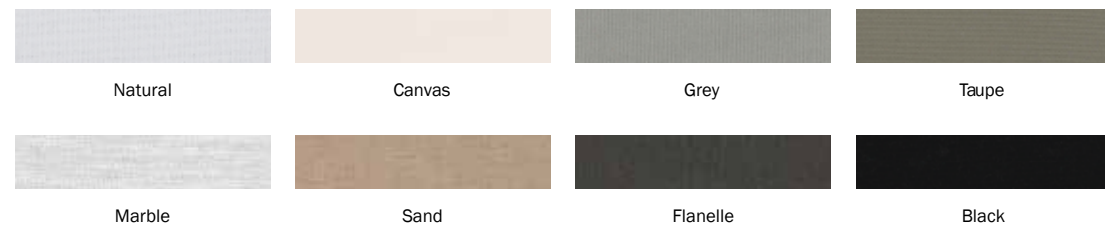

Overview PX Collection

Choose your combination: color frame | canopy | base.

MODEL

Square: 9'10''

OPTIONS COLOR FRAME

OPTIONS CANOPY