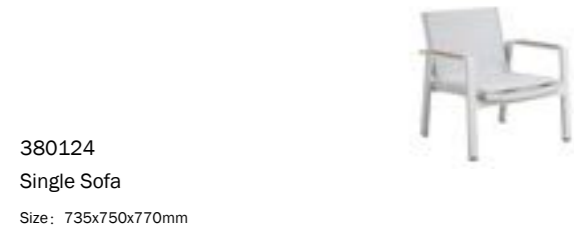

Outdoor Furniture Collection NOFI
2.0