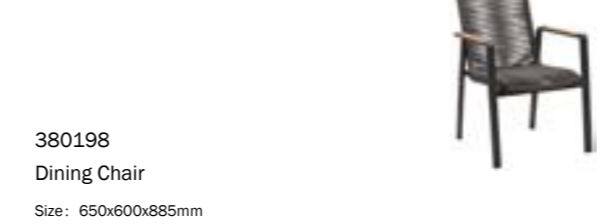

380144  
Three-seater Sofa  
Size: 735x1890x765mm

380134  
Double Sofa  
Size: 735x1315x765mm

Outdoor Furniture Collection NOFI  
2.0

Outdoor Furniture Collection NOFI  
3.0

380198  
Dining Chair  
Size: 650x600x885mm