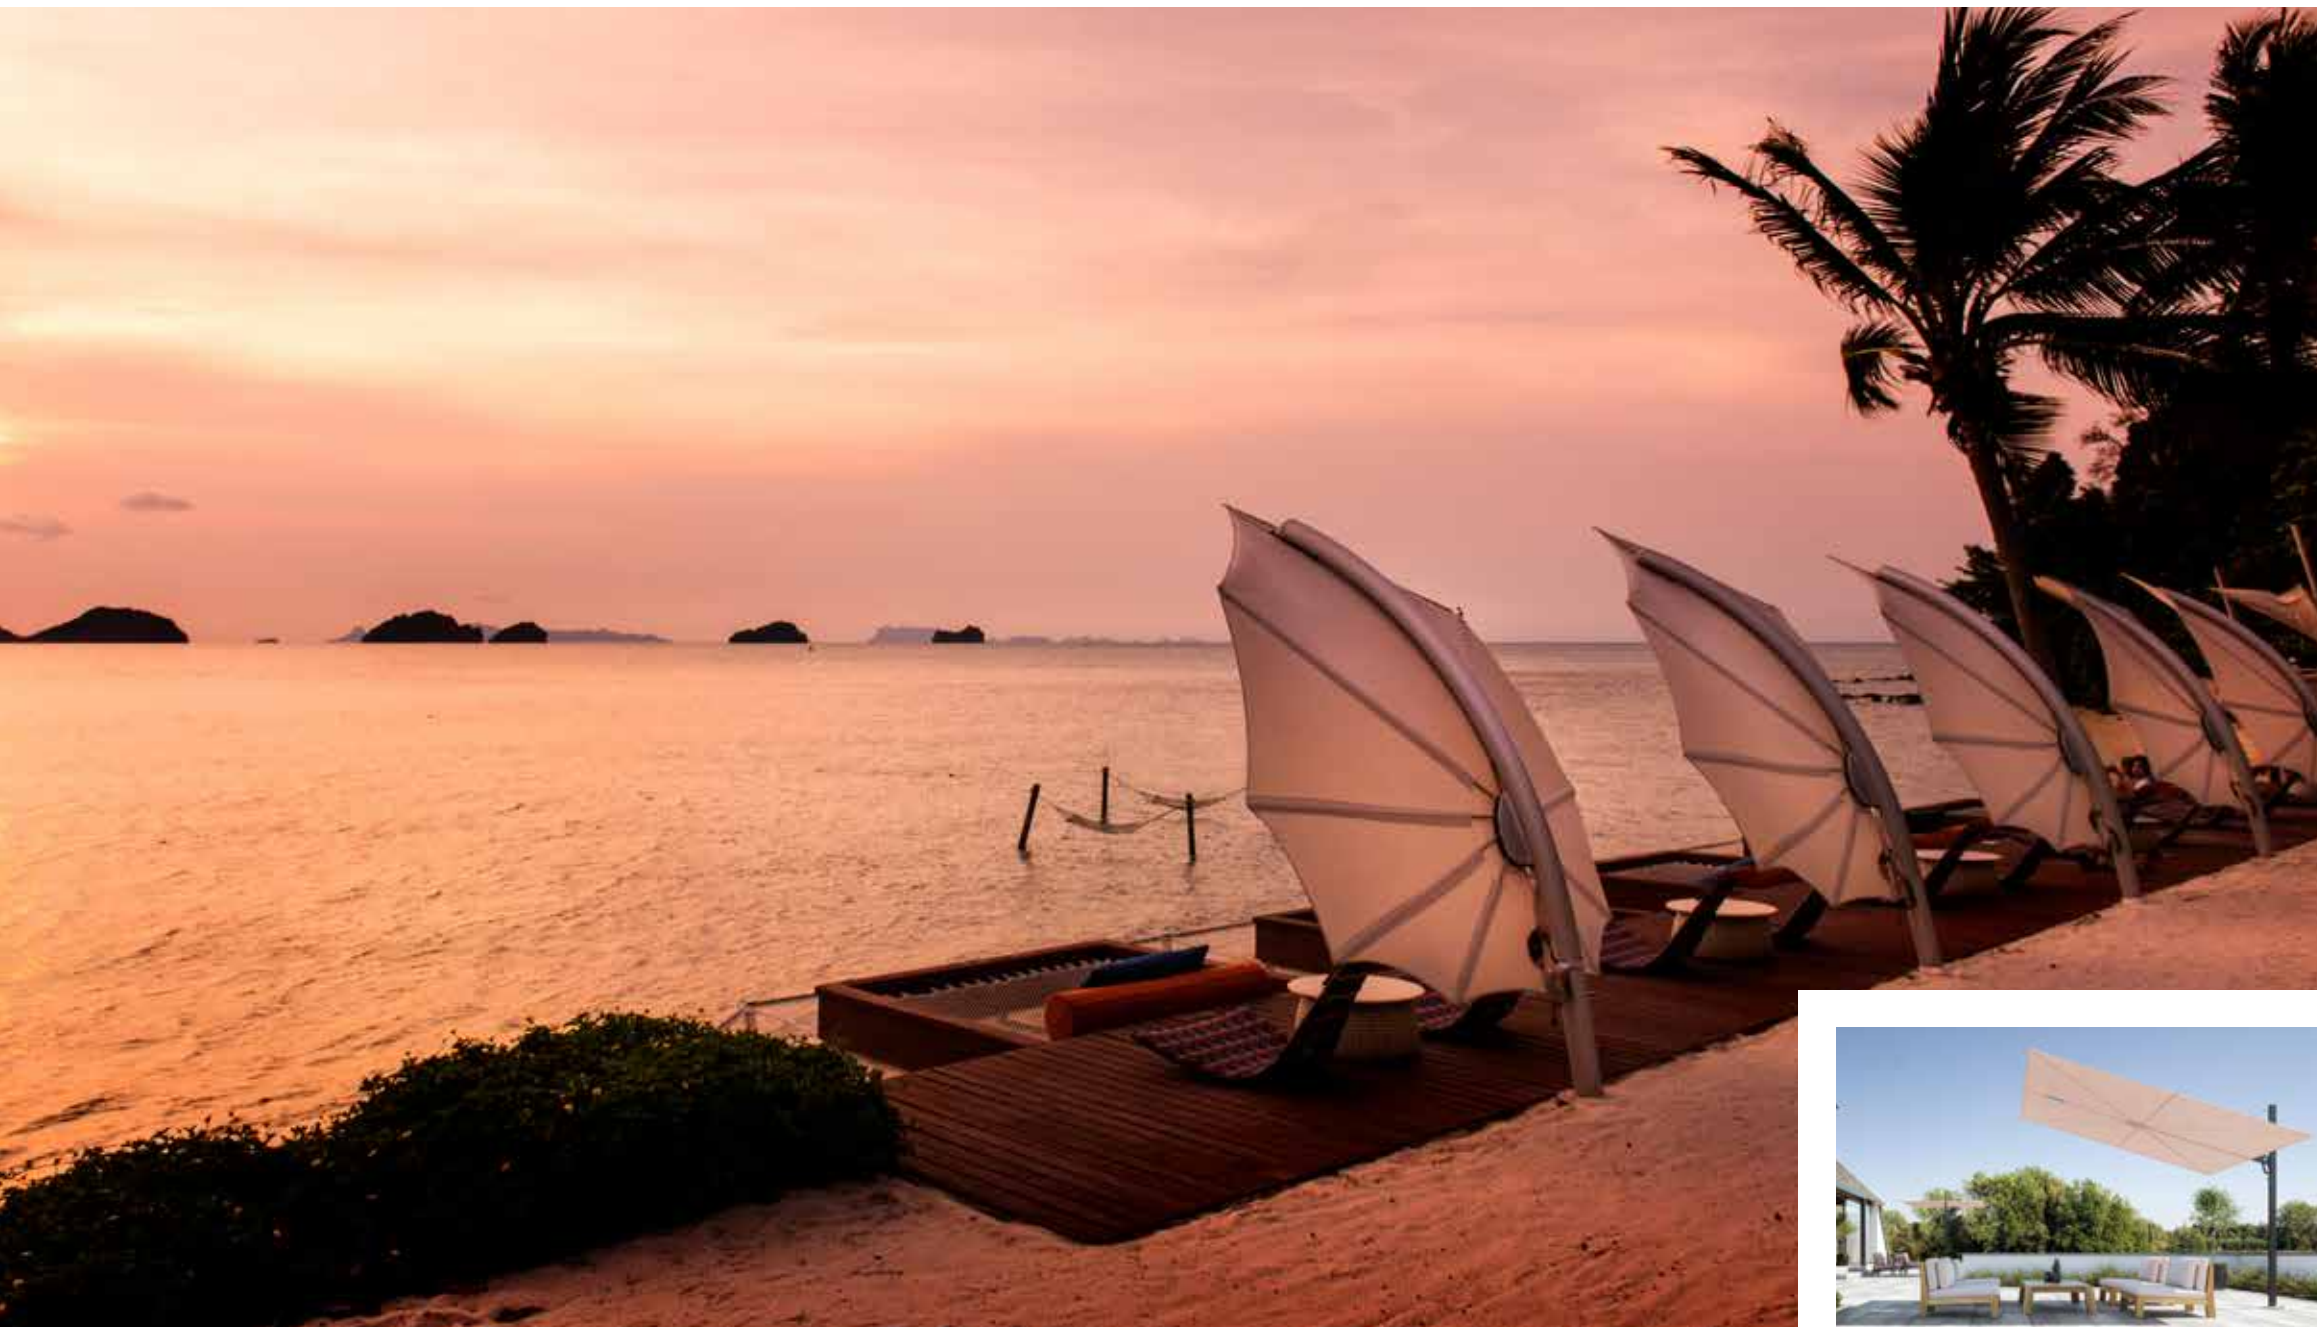

# Paraflex UX

Full Black

\_\_UX COLLECTION Paraflex UX

\_\_STANDARD COLLECTION **Icarus** | Conrad, Koh Samui, Thailand